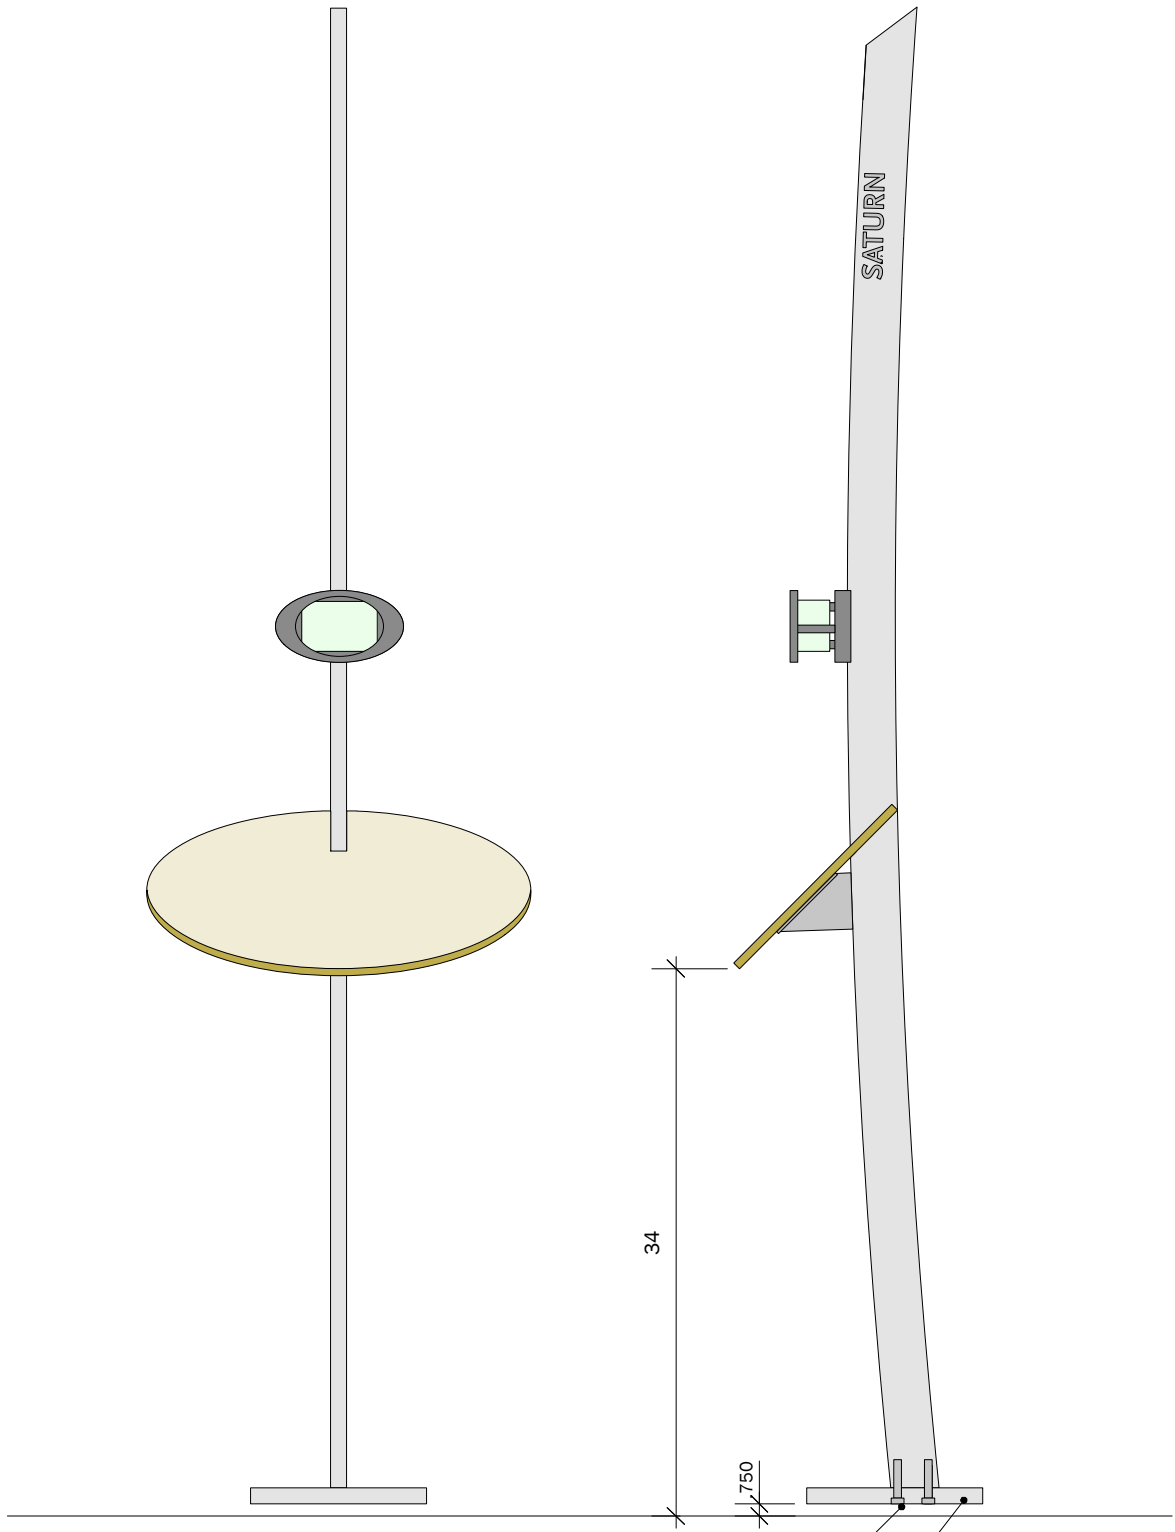

1/2" thick iZone exterior grade digital high pressure laminate panel

Two 1/2-13 x 3" stainless screws

1" x 11" x 11" aluminum plate with four .6" dia. holes